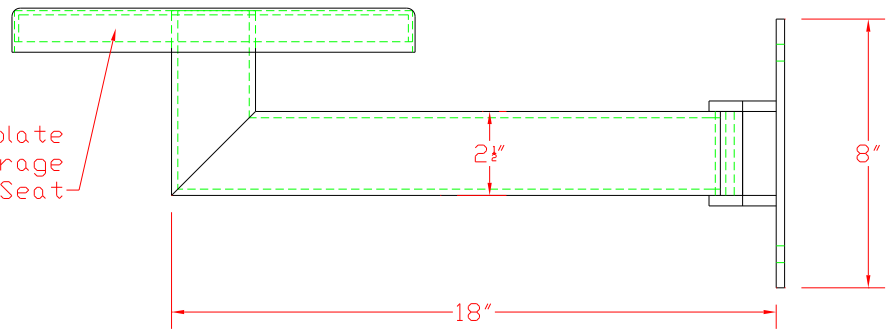

14 Ga. Stainless Steel Seat

12" Dia. Seat

12 Ga. HRPD Backplate  
Provides 100% Coverage  
of Stainless Steel Seat

1/2" Dia. - 4 Plc.

MODERN DETENTION  
EQUIPMENT

616 BURNS ST. \* CINCINNATI, OH 45204 \* (513) 251-3600

Wall Mount Swing Stool  
- 12" Diameter

DATE: 5/03

SW-1200

JOB INFORMATION:

MATERIAL:

Notes:

PROJECT SPECIFIC:

304 SS Sheet  
HR Tube  
Sheet: HRPO