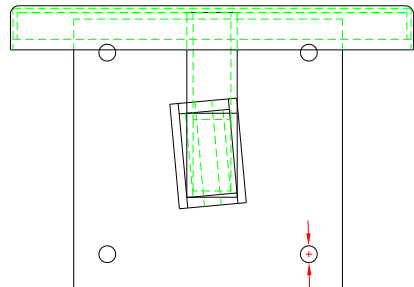

14 Ga. Stainless Steel Seat

12" Dia. Seat

12 Ga. HRPD Backplate  
Provides 100% Coverage  
of Stainless Steel Seat

1/2" Dia. - 4 Plc.

MODERN DETENTION  
EQUIPMENT

616 BURNS ST. \* CINCINNATI, OH 45204 \* (513) 251-3600

Wall Mount Swing Stool  
- 12" Diameter

DATE: 5/03

SW-1200

JOB INFORMATION:

MATERIAL:

Notes:

PROJECT SPECIFIC:

304 SS Sheet  
HR Tube  
Sheet: HRPO