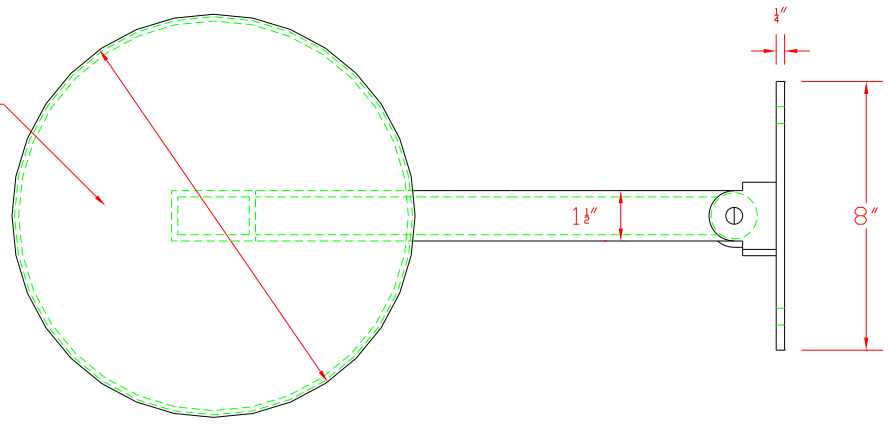

14 Ga. Stainless Steel Seat

12" Dia. Seat

12 Ga. HRPD Backplate  
Provides 100% Coverage  
of Stainless Steel Seat

1/2" Dia. - 4 Plc.

MODERN DETENTION  
EQUIPMENT

616 BURNS ST. \* CINCINNATI, OH 45204 \* (513) 251-3600

Wall Mount Swing Stool  
- 12" Diameter

DATE: 5/03

SW-1200

JOB INFORMATION:

MATERIAL:

Notes:

PROJECT SPECIFIC:

304 SS Sheet  
HR Tube  
Sheet: HRPO